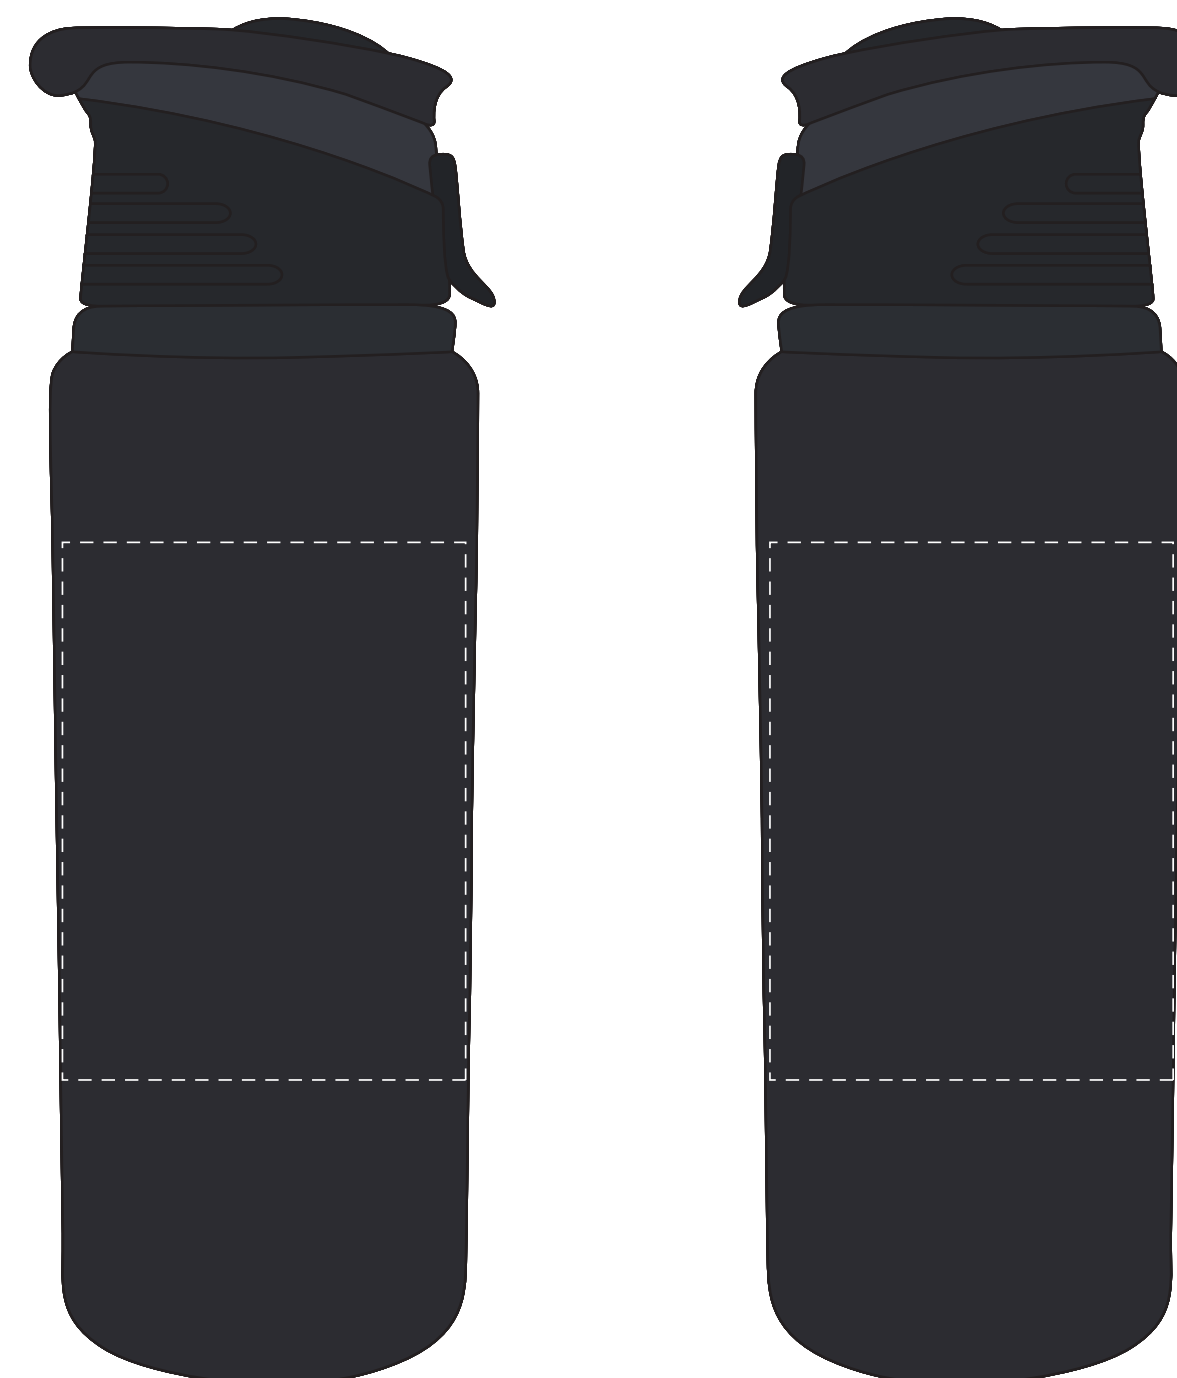

STANDARD SILK-SCREEN

F.P.O.

COMPOSITE
NOT ACTUAL SIZE

Dashed Line For Imprint Area Only. Will Not Print.

Artist/Date:	Item # : 5663	Proofing:
Order #:	Imprint Size : 3" W x 4" H	
Ship Date:	Wraparound: 6" W x 4" H	
Imprint Color:	Imprint Type : Standard Silkscreen	
Item Color:		

Wraparound

F.P.O.

COMPOSITE
NOT ACTUAL SIZE

Dashed Line For Imprint Area Only. Will Not Print.

Artist/Date:	Item # : 5663	Proofing:
Order #:	Imprint Size : 3" W x 4" H	
Ship Date:	Wraparound: 6" W x 4" H	
Imprint Color:	Imprint Type : Standard Silkscreen	
Item Color:		

Dashed Line For Imprint Area Only. Will Not Print.

Artist/Date:	Item # : 5663	Proofing:
Order #:	Imprint Size : 3" W x 4" H	
Ship Date:	Wraparound: 6" W x 4" H	
Imprint Color:	Imprint Type : Standard Silkscreen	
Item Color:		

Two color / Two Sided

COMPOSITE
NOT ACTUAL SIZE

Dashed Line For Imprint Area Only. Will Not Print.

Artist/Date:	Item # : 5663	Proofing:
Order #:	Imprint Size : 3" W x 4" H	
Ship Date:	Wraparound: 6" W x 4" H	
Imprint Color:	Imprint Type : Standard Silkscreen	
Item Color:		